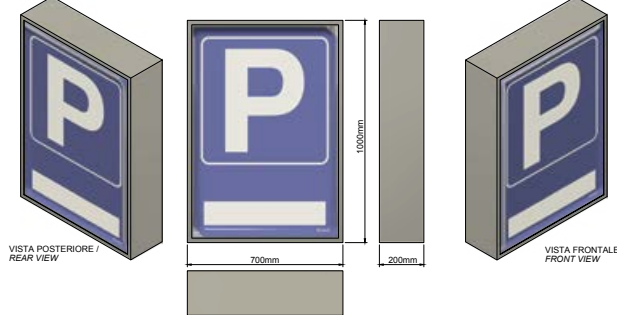

TRL.PARK.P. ◆◆◆◆/102

CARATTERISTICHE ELETTRICHE – ELECTRICAL CHARACTERISTICS

PRODOTTO PRODUCT	TRL.PARK.P.◆◆◆◆/101	TRL.PARK.P.◆◆◆◆/102
Numero LED LED number	LIBERO 120 COMPLETO 140	LIB. 120+120 COMP. 140+140
Visibilità View	110°-45°	
Alimentazione Input Voltage	220Vac	
Consumo Consumption	100W	300W