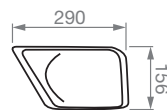

SUITABLE TO: IVECO to

applicabilità:
applicable to:
Verwendbar für:

DAILY S2000

▶ C39/425
O.E.M. 500320425

▶ C39/426
O.E.M. 500320426

DAILY (2000→2004)

DAILY S2000

▶ C39/423
O.E.M. 504104467

▶ C39/424
O.E.M. 504104465

DAILY (2004→2006)

COVIND