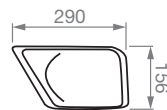

SUITABLE TO: IVECO to

applicabilità:
applicable to:
Verwendbar für:

DAILY S2000

▶ C39/425
O.E.M. 500320425

▶ C39/426
O.E.M. 500320426

DAILY (2000→2004)

DAILY S2000

▶ C39/423
O.E.M. 504104467