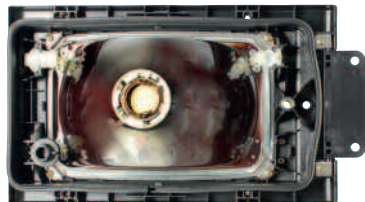

SUITABLE TO: **SCANIA**

applicabilità:  
applicable to:  
Verwendbar für:

**144**

◀▶ 144/106  
O.E.M. 1749953

**H3**

94-144

**143**

◀▶ 143/441  
O.E.M. ~~1308474~~