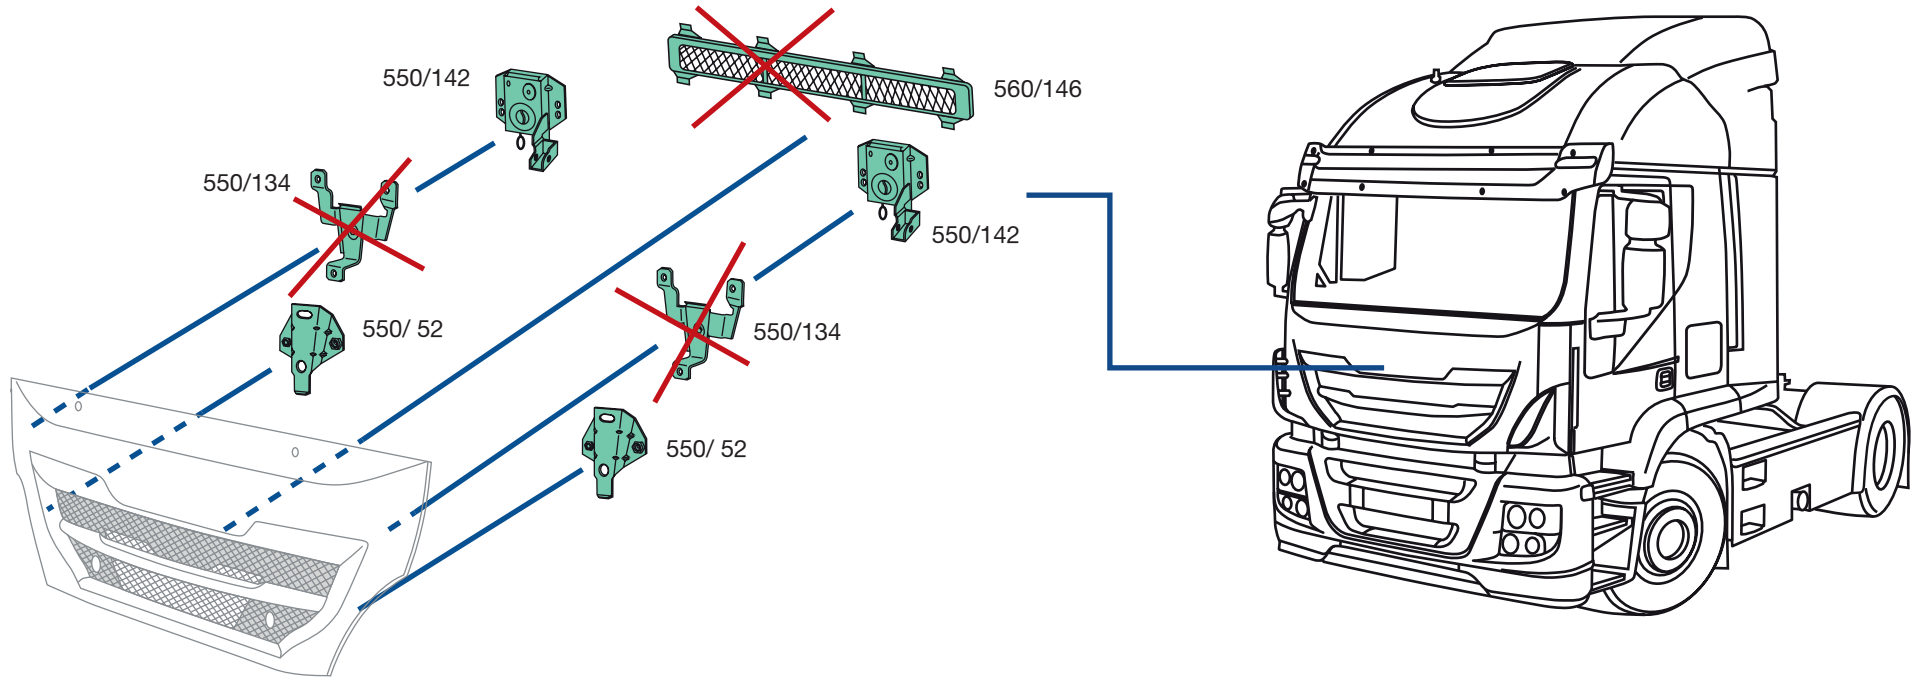

## Iveco Running Heavy: Pagina-Page-Seite 751 AD-AT STRALIS 2013 HI-ROAD

550/ 52  
O.E.M. 504000190

~~550/134  
O.E.M. 504279018~~

550/142  
O.E.M. 504274175

~~560/146  
O.E.M. 504471180~~

## Iveco Running Heavy: Pagina-Page-Seite 793 AS Stralis 2013 HI-WAY

550/134  
O.E.M. 504279018

550/142  
O.E.M. 504274175

~~560/146  
O.E.M. 504171180~~