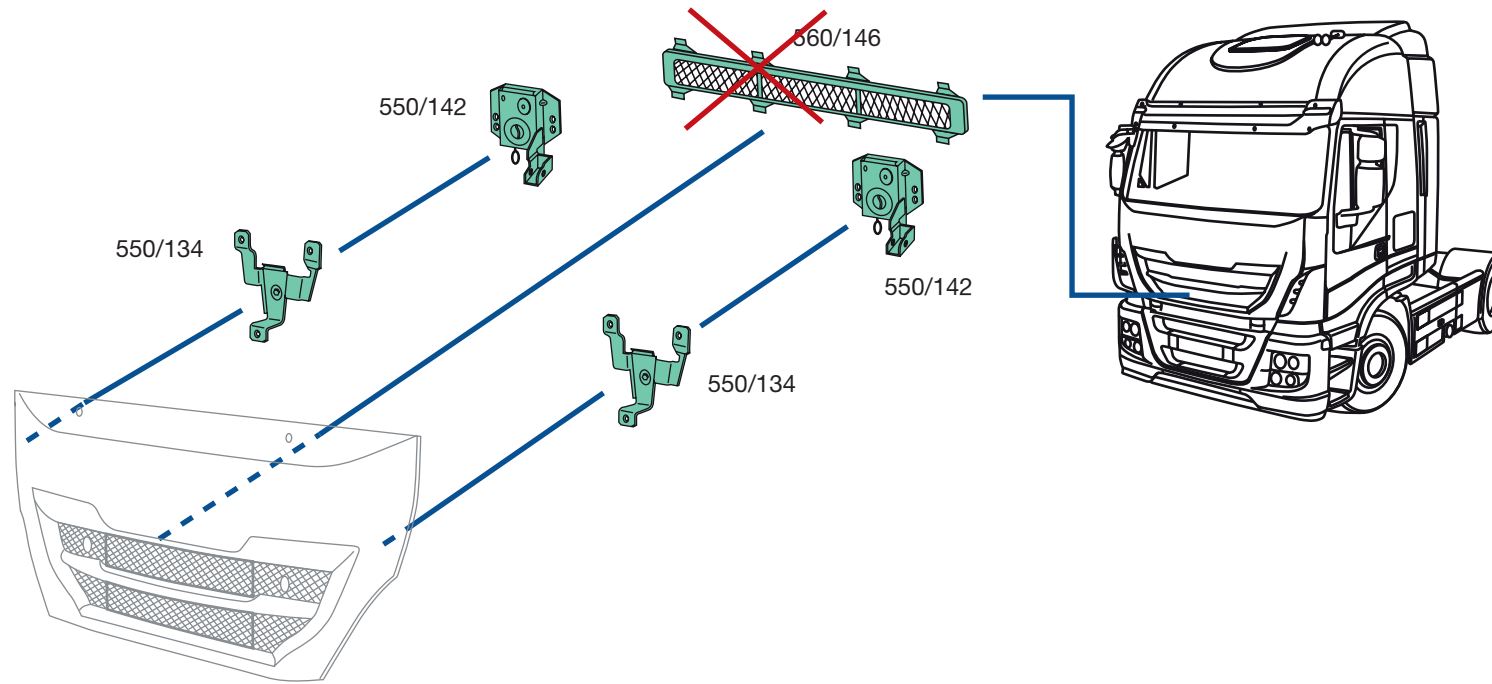

## Iveco Running Heavy: Pagina-Page-Seite 751 AD-AT STRALIS 2013 HI-ROAD

550/ 52  
O.E.M. 504000190

~~550/134  
O.E.M. 504279018~~

550/142  
O.E.M. 504274175

~~560/146  
O.E.M. 504471180~~

## Iveco Running Heavy: Pagina-Page-Seite 793 AS Stralis 2013 HI-WAY

550/134  
O.E.M. 504279018

550/142  
O.E.M. 504274175

~~560/146  
O.E.M. 504171180~~