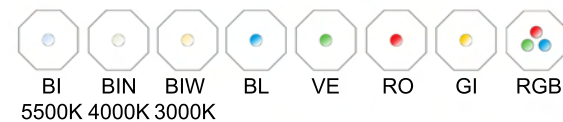

OPZIONI DISPONIBILI – AVAILABLE OPTION

COLORE DEI LED – LED COLOUR